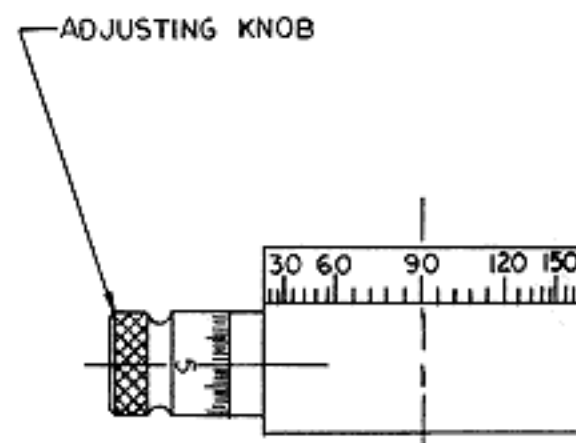

360° ROTATION.  
 ONE TURN OF ADJUSTING KNOB MOVES  
 ROTARY TABLE 6°  
 5' GRADUATIONS ON ADJUSTING KNOB.

ROTARY STAGE  
 MODEL 109

LINE TOOL CO.  
 943 KURTZ ST.  
 ALLENTOWN, PA.