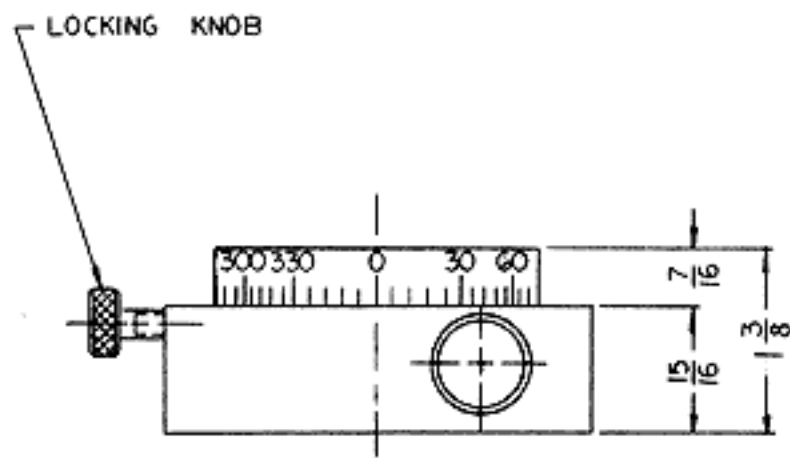

360° ROTATION.  
 ONE TURN OF ADJUSTING KNOB MOVES  
 ROTARY TABLE 6°  
 5' GRADUATIONS ON ADJUSTING KNOB.

ROTARY STAGE  
 MODEL 109

LINE TOOL CO.  
 943 KURTZ ST.  
 ALLENTOWN, PA.